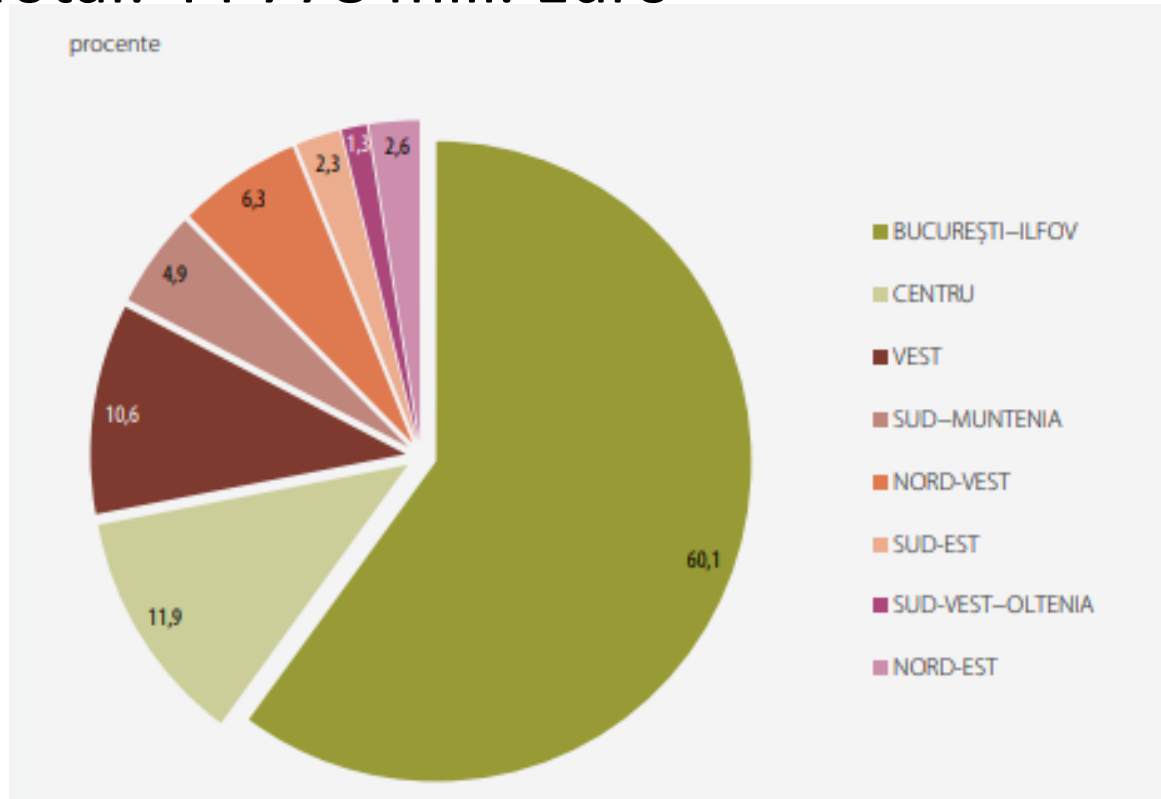

Agencia pentru Dezvoltare Regională
București - Ilfov

One of the 276 EU NUTS 2 regions

General context - Bucharest-Ilfov Region

	BI Region	Bucharest	Ilfov	% of BI Region in Romania
Area	1 821 km ²	13.1%	86.9%	0.76
Population	2 272 163 inh.	82.89%	17.11%	11.29

Bucharest-Ilfov urbanization

**Total BI Region: 2.27
million inhabitants**

Regional gross domestic product (PPS per inhabitant)

Structure of the BI economy

The balance of foreign direct investment (%)

Total FDI: 75 851 mill. Euro

31st December 2017,

Source: National Bank of Romania

Foreign direct investment in *greenfield* enterprises (%)

Total: 44 778 mill. Euro

31st December 2017,

Source: National Bank of Romania

Cost of living

Maintaining the same standard of life from		with a salary of...	in Bucharest, you need a monthly salary of...
Vienna		3,400 Euro	51.47%
London		4,500 Pounds	33.17%
Berlin		3,100 Euro	55.48%
Paris		4,300 Euro	40.81%
Prague		59,000 Czech Koruna	80.14%
Warsaw		8,800 Zlots	85.34%
Budapest		630,000 Forints	85.93%