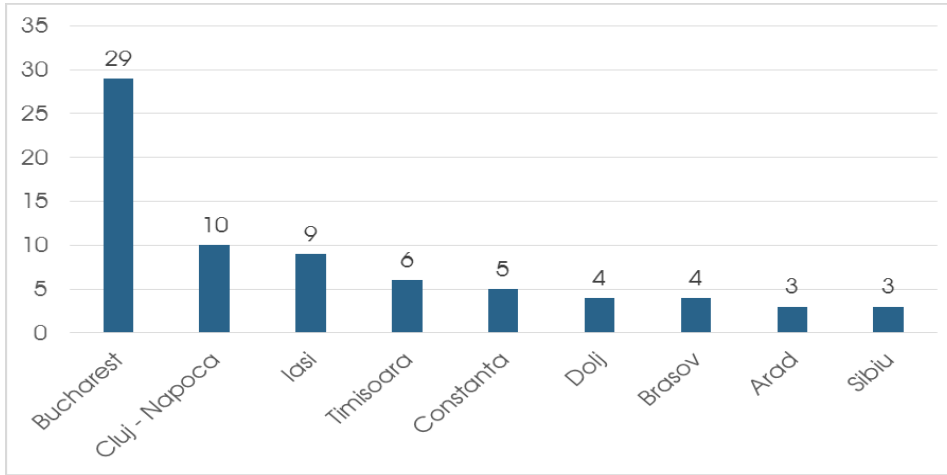

Agencia pentru Dezvoltare Regională
București - Ilfov

One of the 276 EU NUTS 2 regions

General context - Bucharest-Ilfov Region

	BI Region	Bucharest	Ilfov	% of BI Region in Romania
Area	1 821 km ²	13.1%	86.9%	0.76
Population	2 272 163 inh.	82.89%	17.11%	11.29

Bucharest-Ilfov urbanization

**Total BI Region: 2.27
million inhabitants**

Regional gross domestic product (PPS per inhabitant)

Structure of the BI economy

The balance of foreign direct investment (%)

Total FDI: 75 851 mill. Euro

31st December 2017,

Source: National Bank of Romania

Foreign direct investment in *greenfield* enterprises (%)

Total: 44 778 mill. Euro

31st December 2017,

Source: National Bank of Romania

Cost of living

Maintaining the same standard of life from		with a salary of...	in Bucharest, you need a monthly salary of...
Vienna		3,400 Euro	51.47%
London		4,500 Pounds	33.17%
Berlin		3,100 Euro	55.48%
Paris		4,300 Euro	40.81%
Prague		59,000 Czech Koruna	80.14%
Warsaw		8,800 Zlots	85.34%
Budapest		630,000 Forints	85.93%

Source: Investromania.gov.ro

Education

Number of graduates/university center ('000, 2014)

Top 3 University Centers:

Bucharest - 33 Universities

Cluj - 10 Universities

Iasi - 10 Universities

The predominant languages in universities are: