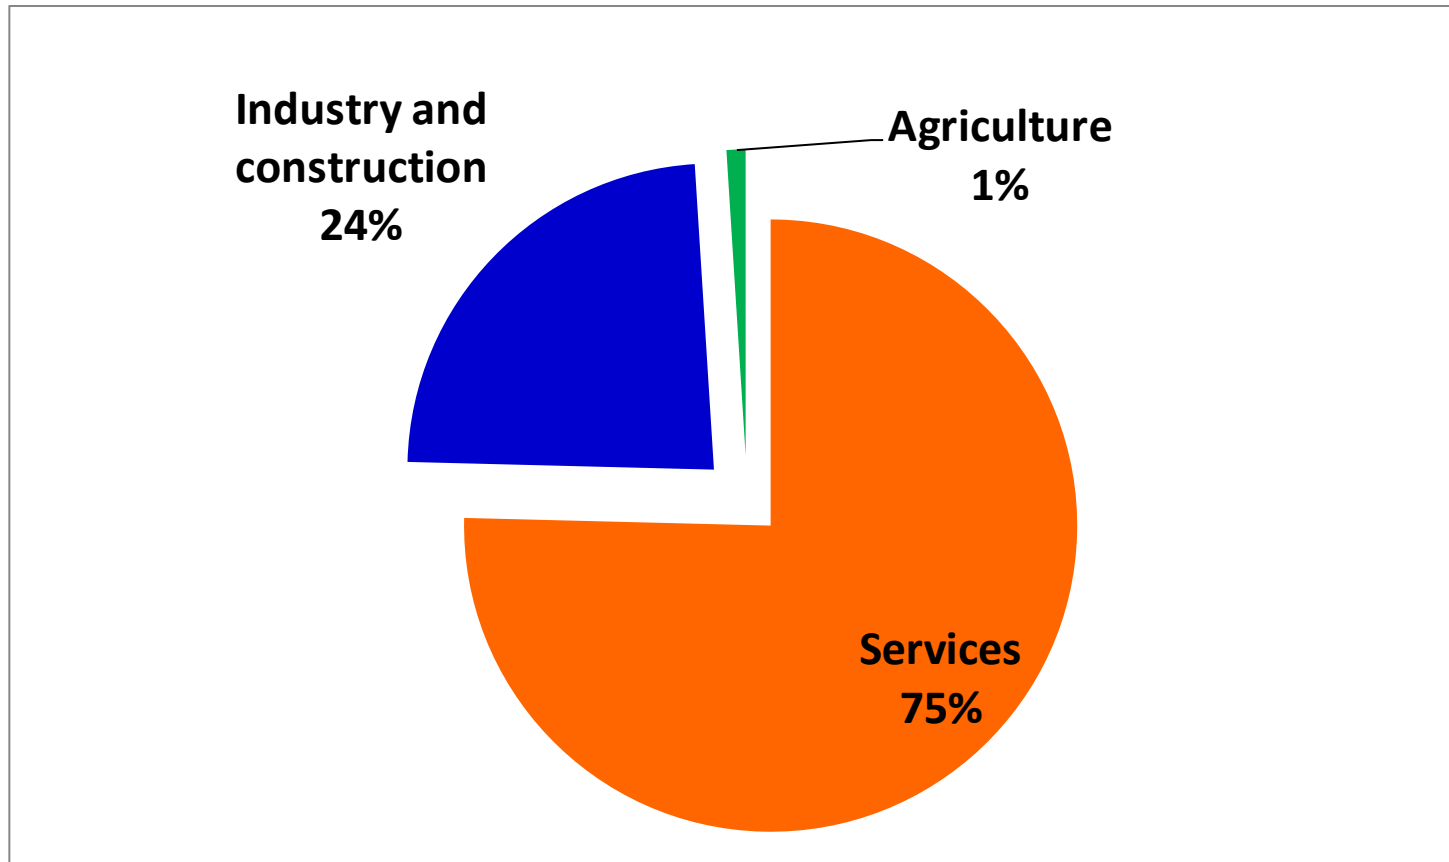

Bucharest-Ilfov urbanization

**Total BI Region: 2.27
million inhabitants**

Regional gross domestic product (PPS per inhabitant)

Structure of the BI economy

The balance of foreign direct investment (%)

Total FDI: 75 851 mill. Euro