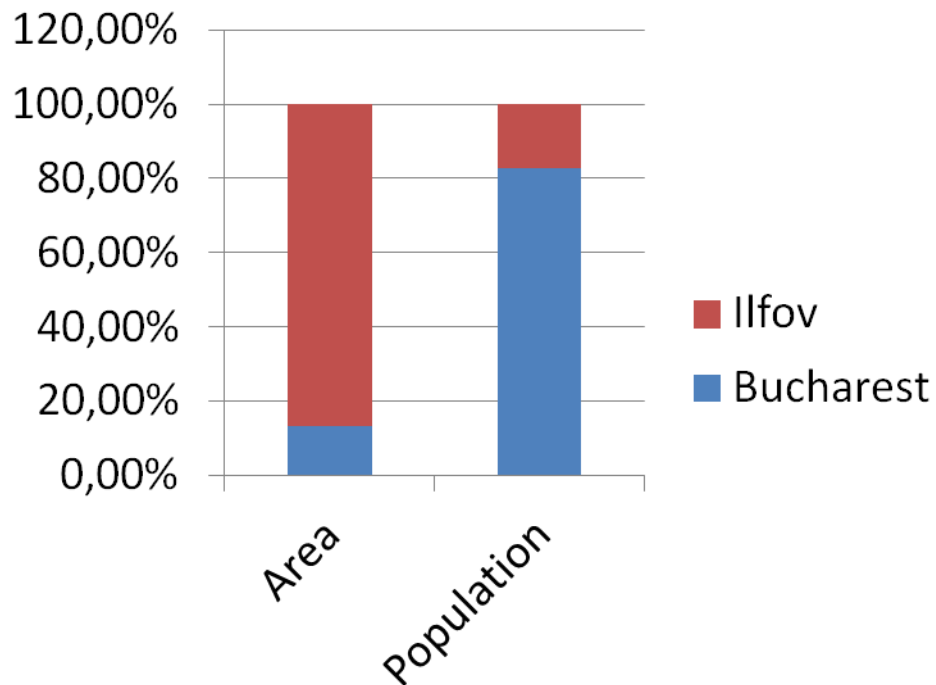

European Week | Brussels
8-11 October 2018

Bucharest-Ilfov: Worth the Investment?

Liviu Râncioagă,
Bucharest-Ilfov RDA

Smart investments financed from EU funds in Bucharest-Ilfov workshop
Permanent Representation of Romania to the EU Brussels,
Brussels, 10 October 2018

Agencia pentru Dezvoltare Regională
București - Ilfov

One of the 276 EU NUTS 2 regions

General context - Bucharest-Ilfov Region

	BI Region	Bucharest	Ilfov	% of BI Region in Romania
Area	1 821 km ²	13.1%	86.9%	0.76
Population	2 272 163 inh.	82.89%	17.11%	11.29

Bucharest-Ilfov urbanization

**Total BI Region: 2.27
million inhabitants**

Regional gross domestic product (PPS per inhabitant)

Structure of the BI economy

The balance of foreign direct investment (%)

Total FDI: 75 851 mill. Euro

2018 Results – Measured June to May

Ranking position 2018	Country	Ranking position 2017	Country
1	Singapore	1	Singapore
2	Sweden	2	Sweden
3	Denmark	4	Denmark
4	Norway	7	Norway
5	Romania	18	Romania
6	Belgium	8	Belgium
7	Netherlands	5	Netherlands
8	Luxembourg	33	Luxembourg
9	Hungary	15	Hungary
10	Jersey	14	Jersey