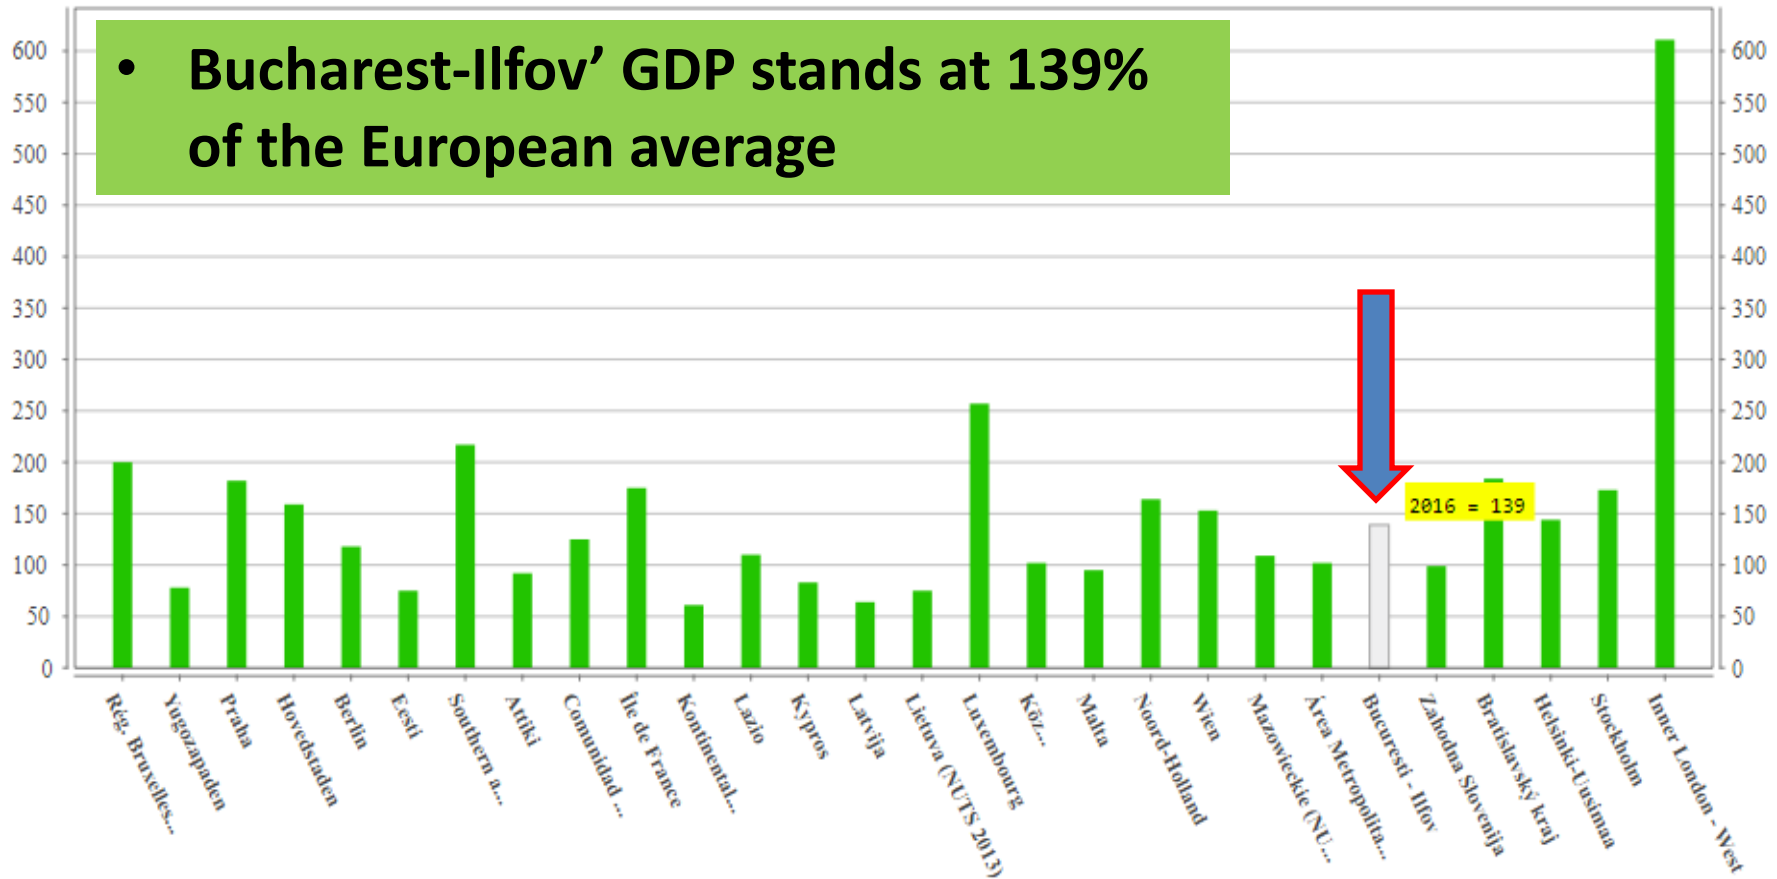

European Week | Brussels
8-11 October 2018

Bucharest-Ilfov: Worth the Investment?

Liviu Râncioagă,
Bucharest-Ilfov RDA

Smart investments financed from EU funds in Bucharest-Ilfov workshop
Permanent Representation of Romania to the EU Brussels,
Brussels, 10 October 2018

Agencia pentru Dezvoltare Regională
București - Ilfov

One of the 276 EU NUTS 2 regions

General context - Bucharest-Ilfov Region

	BI Region	Bucharest	Ilfov	% of BI Region in Romania
Area	1 821 km ²	13.1%	86.9%	0.76
Population	2 272 163 inh.	82.89%	17.11%	11.29

Bucharest-Ilfov urbanization

**Total BI Region: 2.27
million inhabitants**

Regional gross domestic product (PPS per inhabitant)

Structure of the BI economy

The balance of foreign direct investment (%)

Total FDI: 75 851 mill. Euro