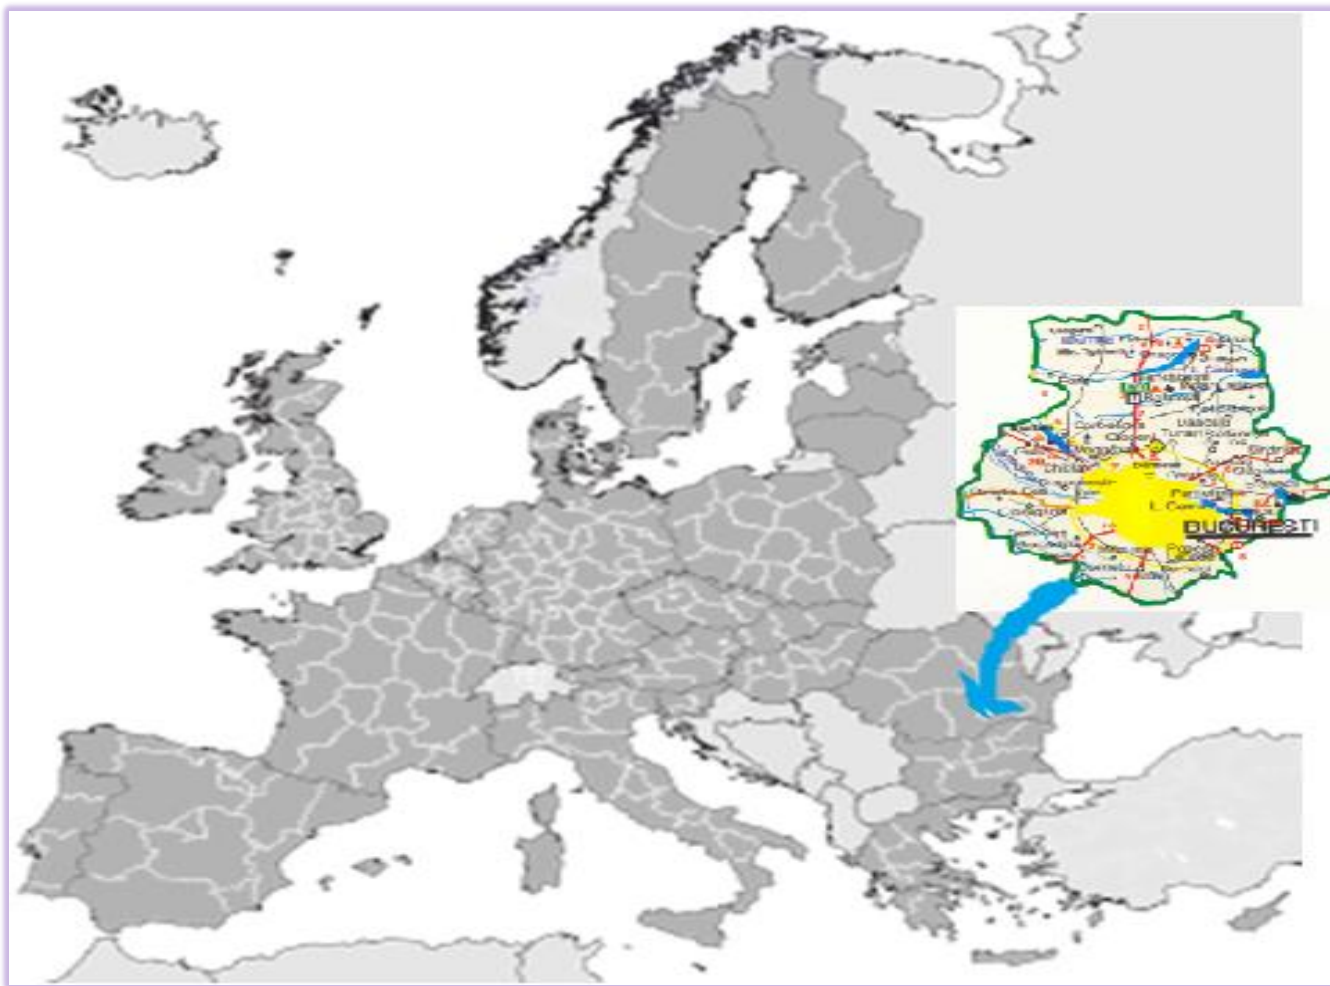

European Week | Brussels
8-11 October 2018

Bucharest-Ilfov: Worth the Investment?

Liviu Râncioagă,
Bucharest-Ilfov RDA

Smart investments financed from EU funds in Bucharest-Ilfov workshop
Permanent Representation of Romania to the EU Brussels,
Brussels, 10 October 2018

Agencia pentru Dezvoltare Regională
București - Ilfov

One of the 276 EU NUTS 2 regions

General context - Bucharest-Ilfov Region

	BI Region	Bucharest	Ilfov	% of BI Region in Romania
Area	1 821 km ²	13.1%	86.9%	0.76
Population	2 272 163 inh.	82.89%	17.11%	11.29

- Toronto
- Vancouver
- Montreal
- Ottawa

- London
- Birmingham
- Glasgow
- Liverpool

- Rome
- Milan
- Turin
- Genoa

- New Delhi
- Mumbai
- Kolkata
- Bangalore

- Warsaw
- Katowice
- Krakow
- Lodz

- New York
- Chicago
- Houston
- Los Angeles