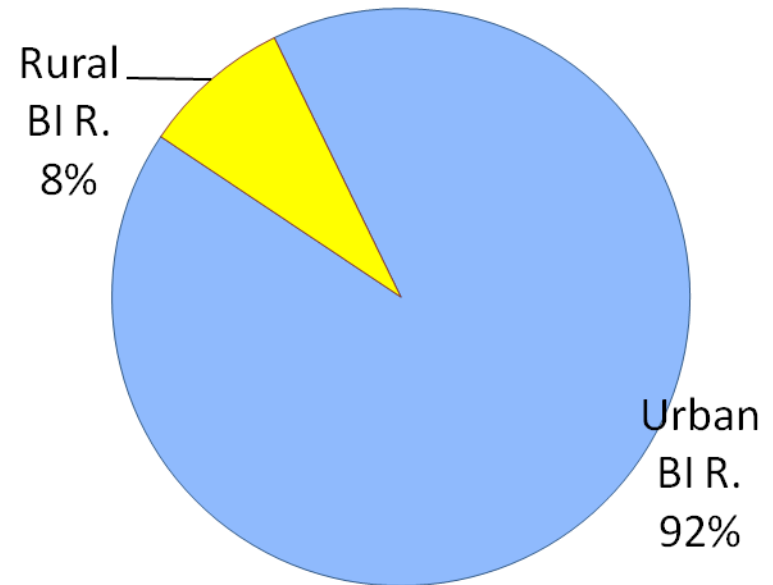

Agencia pentru Dezvoltare Regională
București - Ilfov

One of the 276 EU NUTS 2 regions

General context - Bucharest-Ilfov Region

	BI Region	Bucharest	Ilfov	% of BI Region in Romania
Area	1 821 km ²	13.1%	86.9%	0.76
Population	2 272 163 inh.	82.89%	17.11%	11.29

Bucharest-Ilfov urbanization

**Total BI Region: 2.27
million inhabitants**

Regional gross domestic product (PPS per inhabitant)

Structure of the BI economy

The balance of foreign direct investment (%)

Total FDI: 75 851 mill. Euro