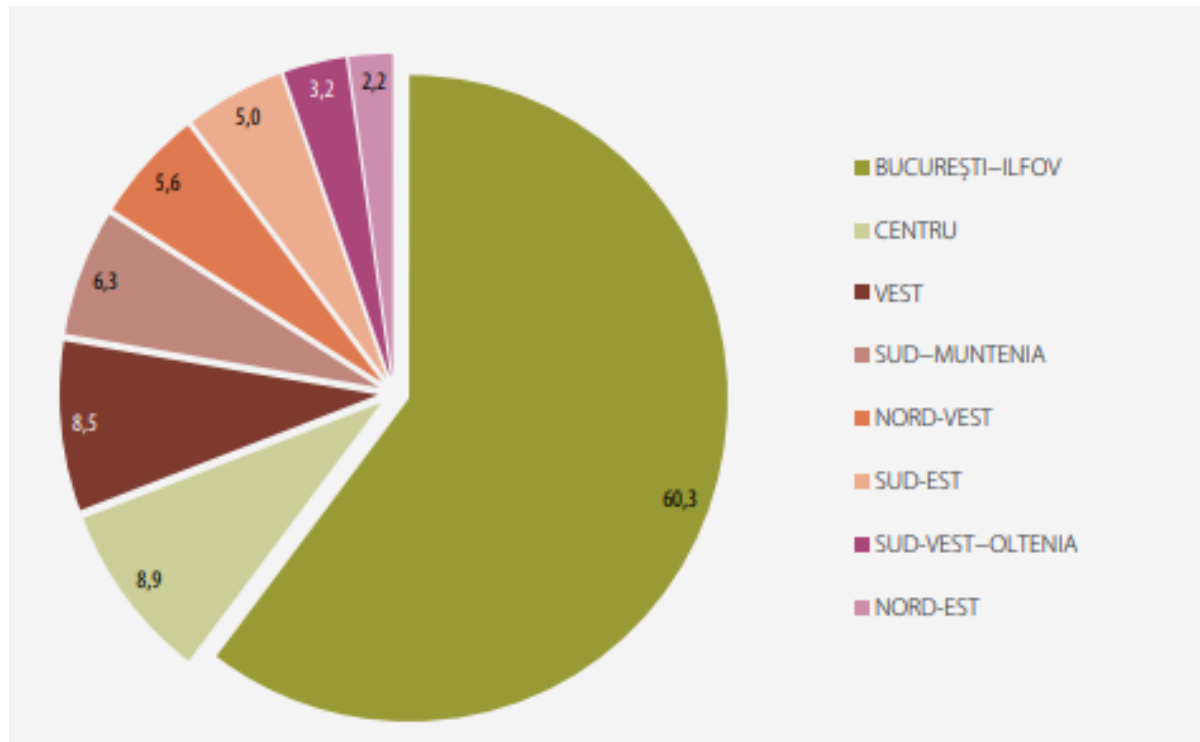

Agencia pentru Dezvoltare Regională
București - Ilfov

One of the 276 EU NUTS 2 regions

General context - Bucharest-Ilfov Region

	BI Region	Bucharest	Ilfov	% of BI Region in Romania
Area	1 821 km ²	13.1%	86.9%	0.76
Population	2 272 163 inh.	82.89%	17.11%	11.29

Bucharest-Ilfov urbanization

**Total BI Region: 2.27
million inhabitants**

Regional gross domestic product (PPS per inhabitant)

Structure of the BI economy

The balance of foreign direct investment (%)

Total FDI: 75 851 mill. Euro

31st December 2017,

Source: National Bank of Romania

Foreign direct investment in *greenfield* enterprises (%)

Total: 44 778 mill. Euro

31st December 2017,

Source: National Bank of Romania

Cost of living

Maintaining the same standard of life from		with a salary of...	in Bucharest, you need a monthly salary of...
Vienna		3,400 Euro	51.47%
London		4,500 Pounds	33.17%
Berlin		3,100 Euro	55.48%
Paris		4,300 Euro	40.81%
Prague		59,000 Czech Koruna	80.14%
Warsaw		8,800 Zlots	85.34%
Budapest		630,000 Forints	85.93%

Source: Investromania.gov.ro

Education

Number of graduates/university center ('000, 2014)

Top 3 University Centers:

Bucharest - 33 Universities

Cluj - 10 Universities

Iasi - 10 Universities

The predominant languages in universities are: