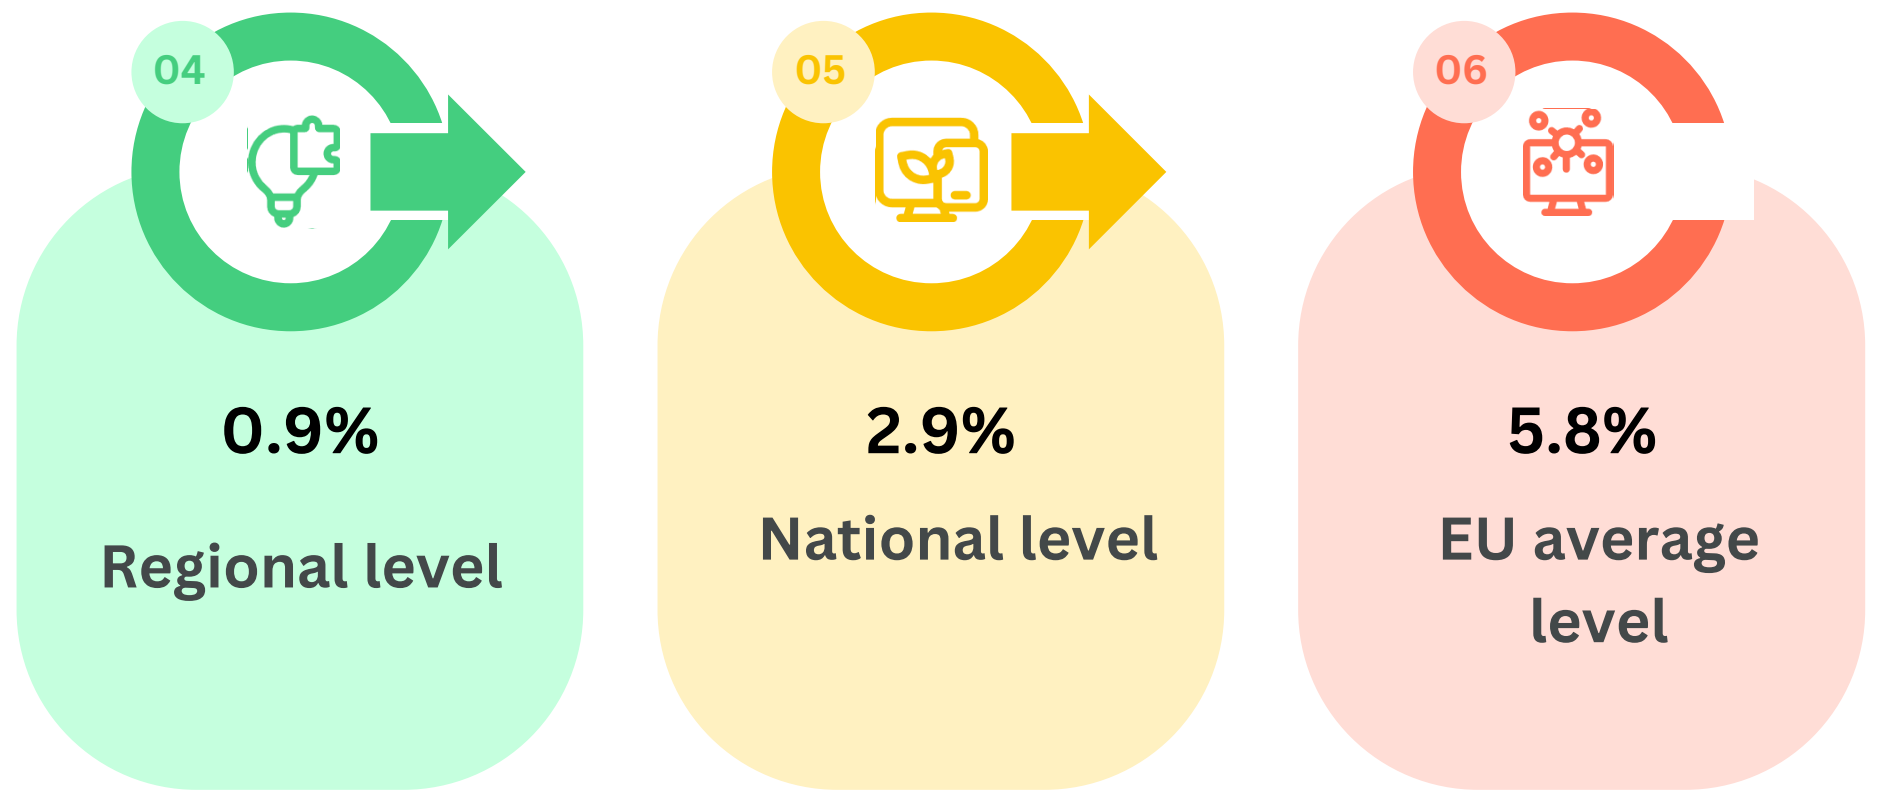

GDP per capita (PPS – purchasing power standards)

Unemployment rate