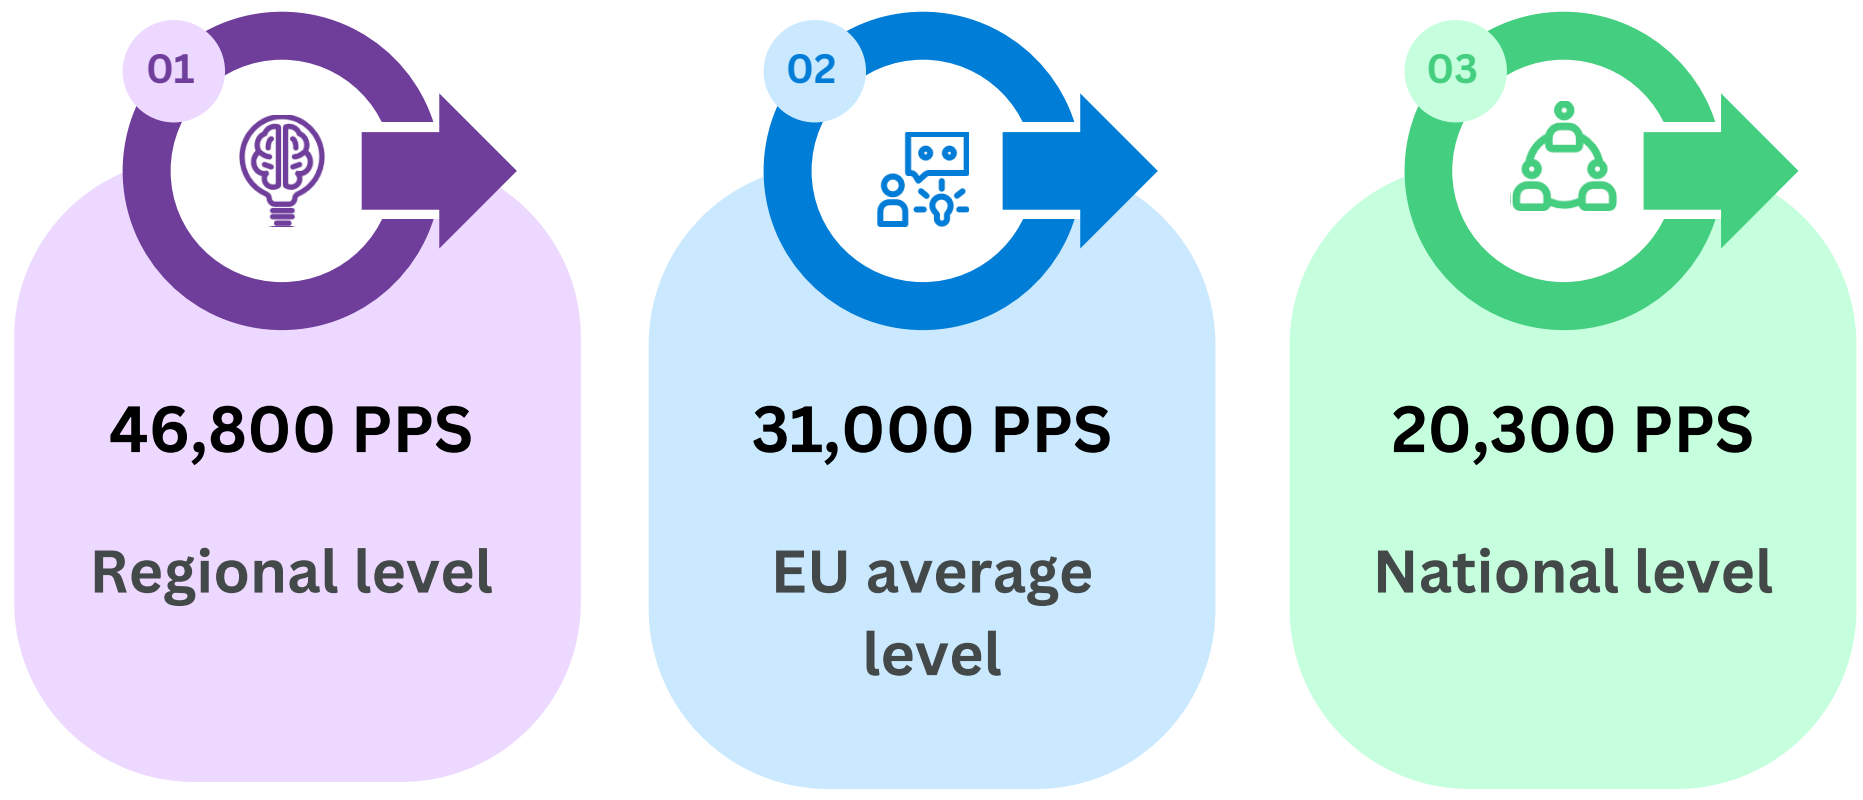

MMSIP

MAGURELE SCIENCE PARK

INVEST NOW

**INNOVATE
TODAY**

BUILD THE FUTURE

Hello. :)

**WE CREATE THE FUTURE BY EMPOWERING
INNOVATION IN:
EDUCATION | RESEARCH | BUSINESS |**

The “Magurele Science Park” Association (MSP), the initiative of the Ilfov County Council, aims to increase regional competitiveness through research and innovation by more efficiently transferring the research results into products, technologies and services.

PURPOSE OF THE PRESENTATION

- **Bucharest-Ilfov (BI) region** - A regional Romania gateway to innovation;
- **The “Magurele Science Park” Association** - it boosts the innovation through its vibrant and powerful community, around this strategic investment project in BI region.

The Bucharest-Ilfov region plays a significant role in stimulating innovation and strategic investments, while the Magurele Science Park Association serves as a **key center/facilitator for supporting regional innovation.**

REGIONAL STRENGTHS

- **The highest RDI potential in the country:**
 - **More than 60% of national RD expenditures**
 - **More than 50% of country's top academic institutions and RD infrastructure**
- **A very competitive labor force**
- **The largest share of SMEs & large enterprises of the country (more than 25%)**
- **The largest share of active innovative enterprises (approx. 40%)**
- **Employment in medium to high technology manufacturing is higher than EU average**
- **Most key players in business and RDI**
- **Pan – European RDI infrastructure (ELI-NP)**