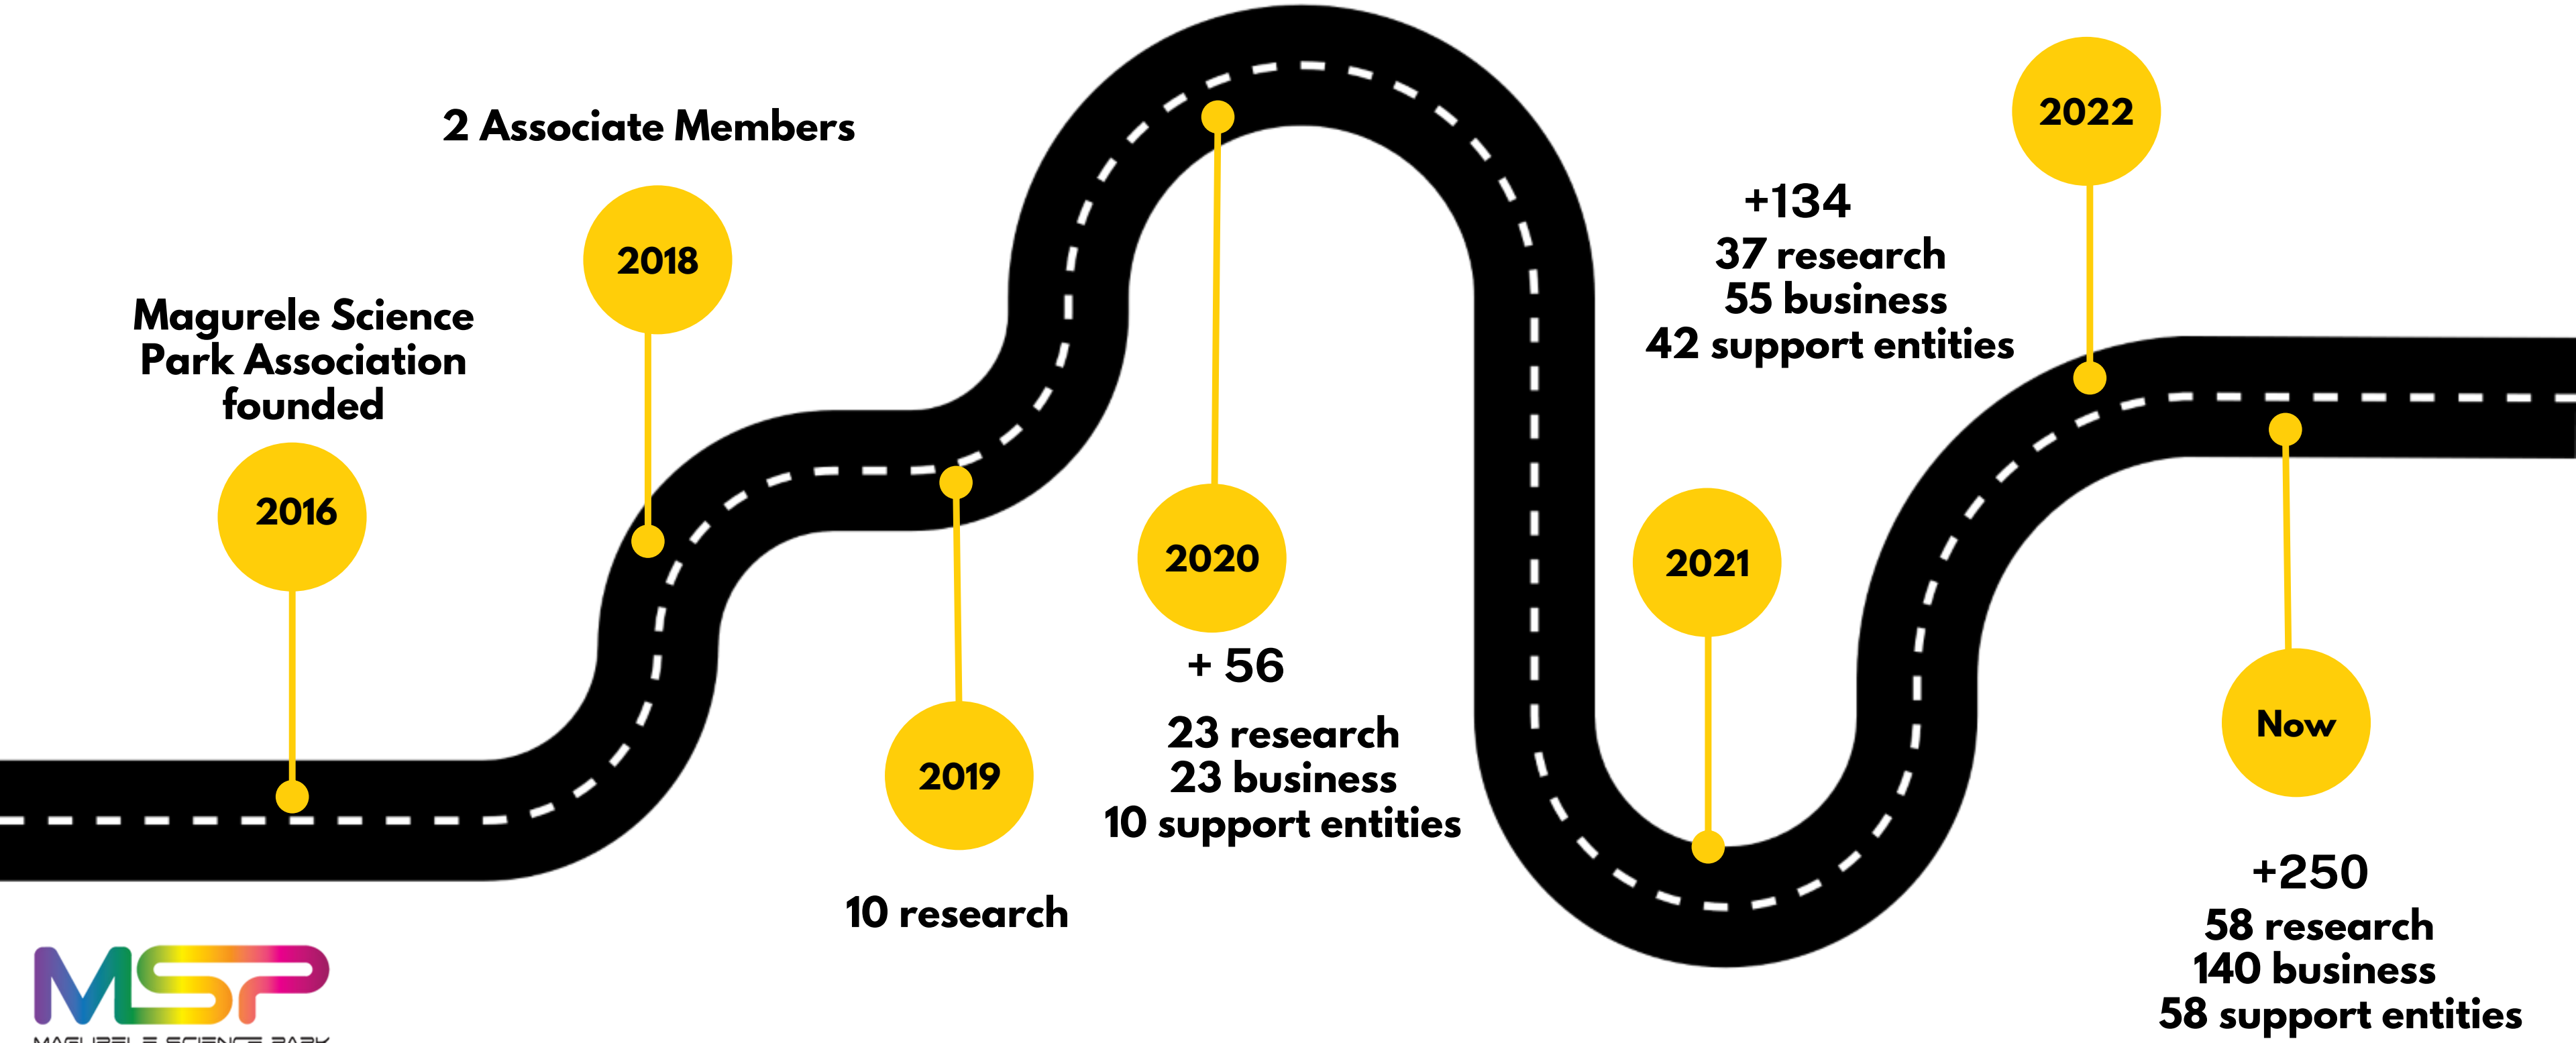

MMSIP

MAGURELE SCIENCE PARK

INVEST NOW

**INNOVATE
TODAY**

BUILD THE FUTURE

Hello. :)

**WE CREATE THE FUTURE BY EMPOWERING
INNOVATION IN:
EDUCATION | RESEARCH | BUSINESS |**

The “Magurele Science Park” Association (MSP), the initiative of the Ilfov County Council, aims to increase regional competitiveness through research and innovation by more efficiently transferring the research results into products, technologies and services.

PURPOSE OF THE PRESENTATION

- **Bucharest-Ilfov (BI) region** - A regional Romania gateway to innovation;
- **The “Magurele Science Park” Association** - it boosts the innovation through its vibrant and powerful community, around this strategic investment project in BI region.

The Bucharest-Ilfov region plays a significant role in stimulating innovation and strategic investments, while the Magurele Science Park Association serves as a **key center/facilitator for supporting regional innovation.**

**Pan-European Research Infrastructure:
Extreme Light Infrastructure – Nuclear Physics (ELI-NP)**

OUR TARGET GROUP PILLARS

TIMELINE

developing #MSPcommunity

AND THE COMMUNITY IS STILL GROWING...

PROSME

HELPING SMES TO INNOVATE AND GROW INTERNATIONALLY