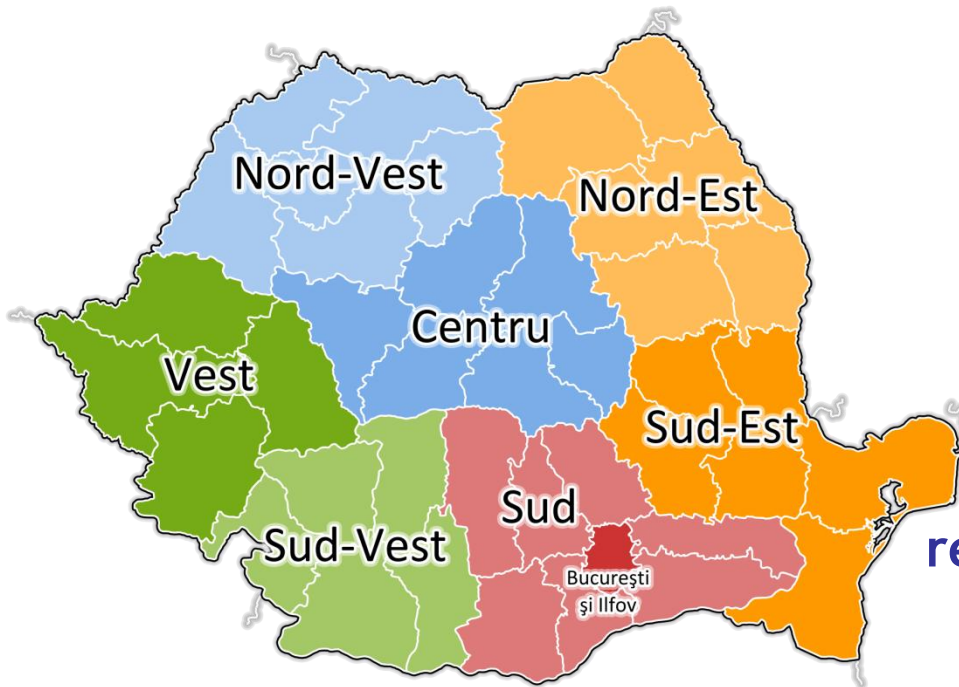

www.adrbi.ro

www.inforegio.ro

General context - Bucharest-Ilfov Region

	BI Region	Bucharest	Ilfov	% of BI Region in Romania
Area	1 821 km ²	13.1%	86.9%	0.76
Population	2 272 163 inh.	82.89%	17.11%	11.29

Regional development system

ROMANIA - 8 regions for socio-economic development
Law nr.315 / 2004

Following the principles of EU regional development and cohesion policy

CDRBI - decisional body

ADRBI - executive body

Development of Romanian Regions

Objective of REGIO (ROP)-Regional Operational Programme:

to reduce the gaps between the regions

- Romania allocation for 2007-2013: 4,84 bil. euro
- Romania allocation for 2014-2020: 8,25 bil. euro

Romanian framework: