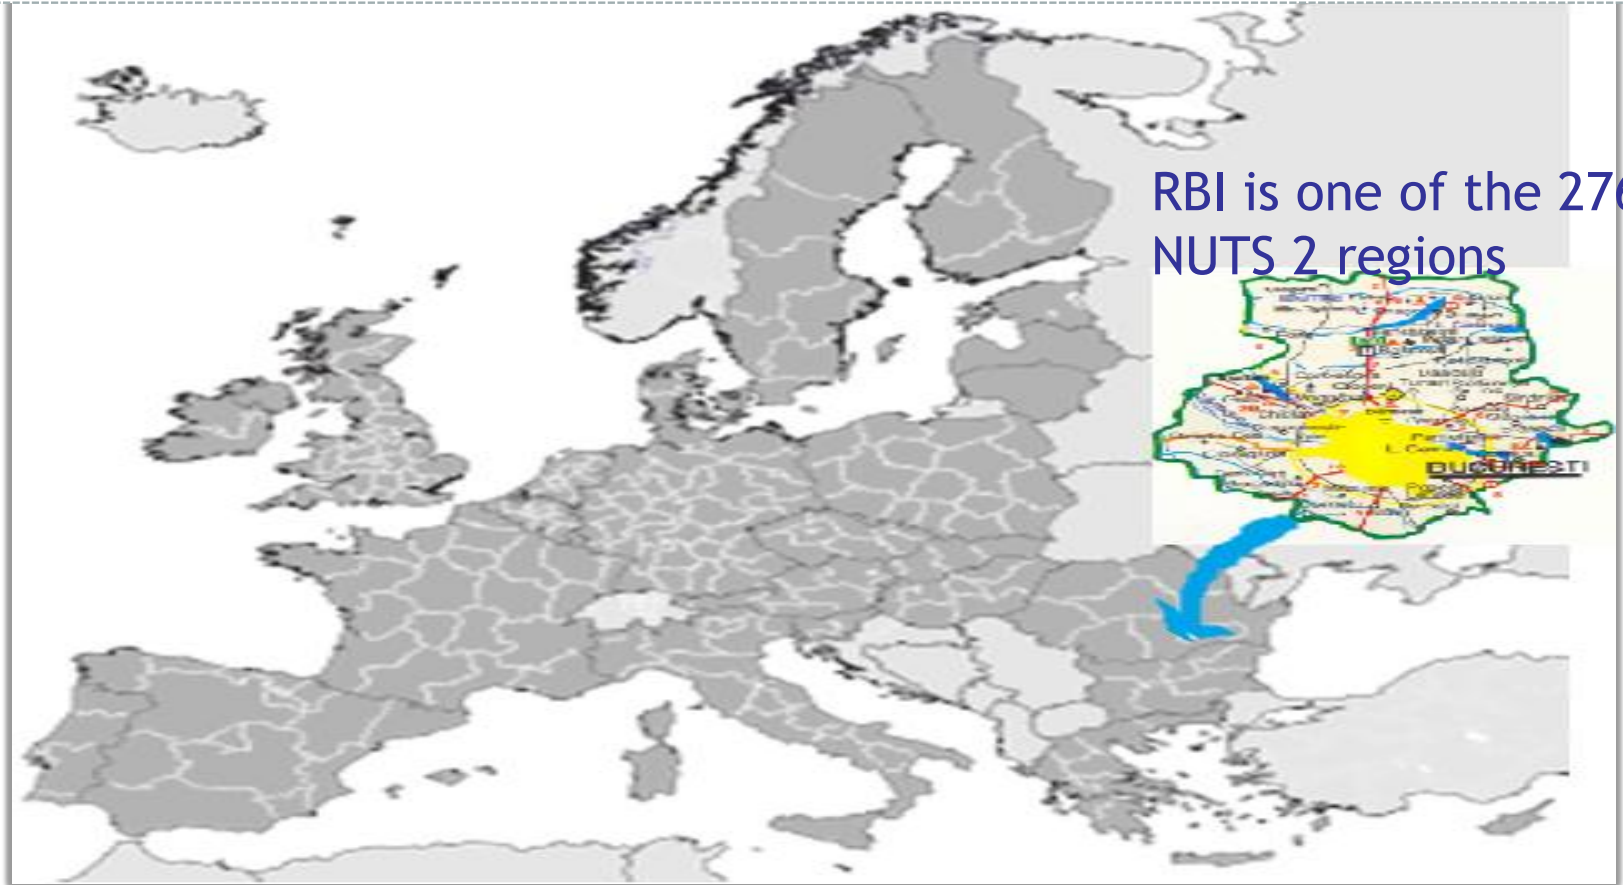

General context - Bucharest-Ilfov Region

	BI Region	Bucharest	Ilfov	% of BI Region in Romania
Area	1 821 km²	13.1%	86.9%	0.76
Population	2 272 163 inh.	82.89%	17.11%	11.29